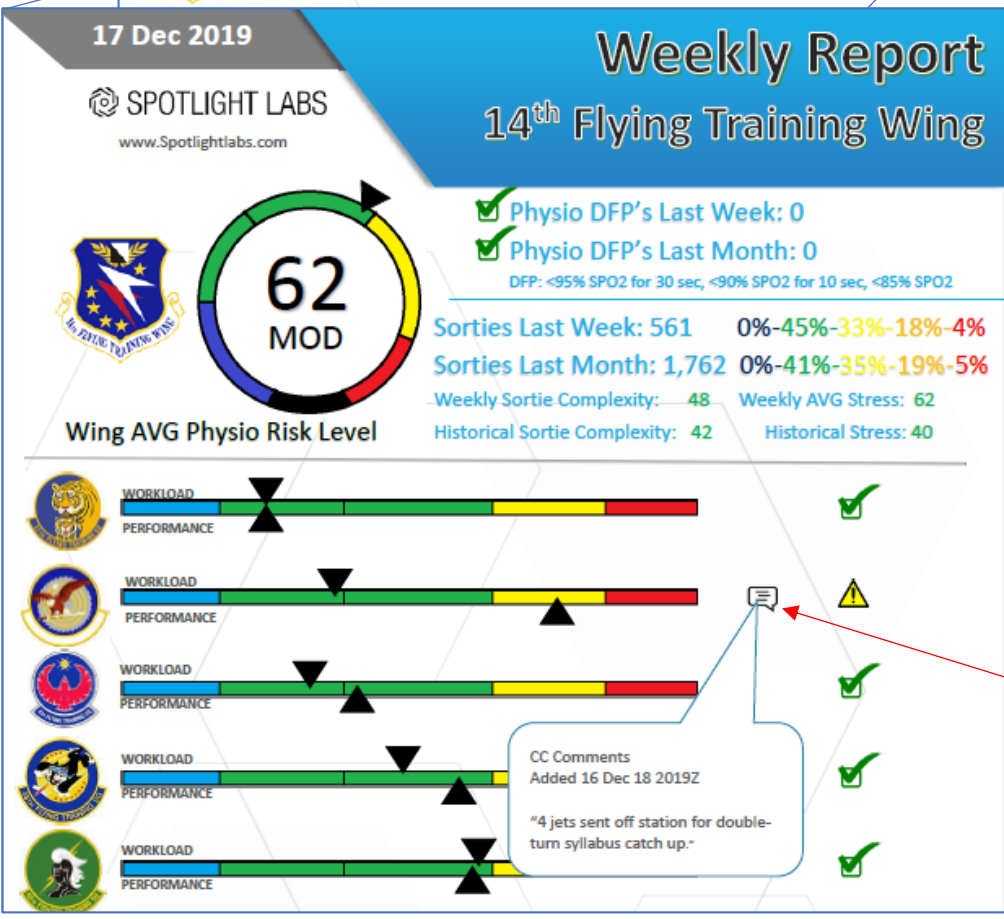

# Weekly Reports Show Aggregate Data

Workload vs. Performance

Drill-down for DFP analysis by unit / squadron

Two-way communication tools for enhanced data