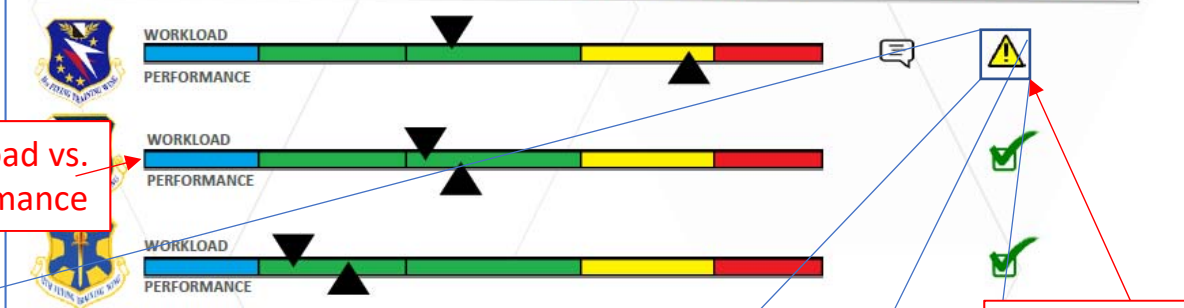

# Weekly Reports Show Aggregate Data

Workload vs. Performance

Drill-down for DFP analysis by unit / squadron

Two-way communication tools for enhanced data